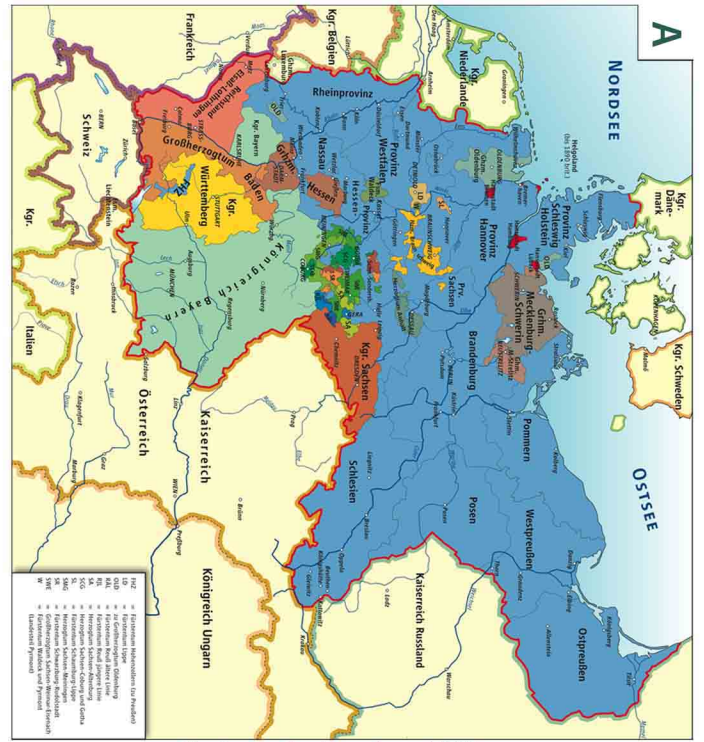

The Political Borders of Germany 1871-1947

The German Empire between the two world wars 'The Weimar Republic'

The German Empire up through WWI

Germany is partitioned and occupied by the allied powers. Berlin is also partitioned and occupied by troops of the allied powers. Eastern territories (2 & 3) are placed under Soviet & Polish administration. Saarland (4) becomes an independent territory.

1-British 2-Soviet 3-Polish 4-Saarland 5-French 6-American

Partition of Germany after the Second World War (1947)

DAS "GROSSEDEUTSCHE REICH"
(Gauge der NSDAV, "Reichsgaue" und besetzte Gebiete) 1943