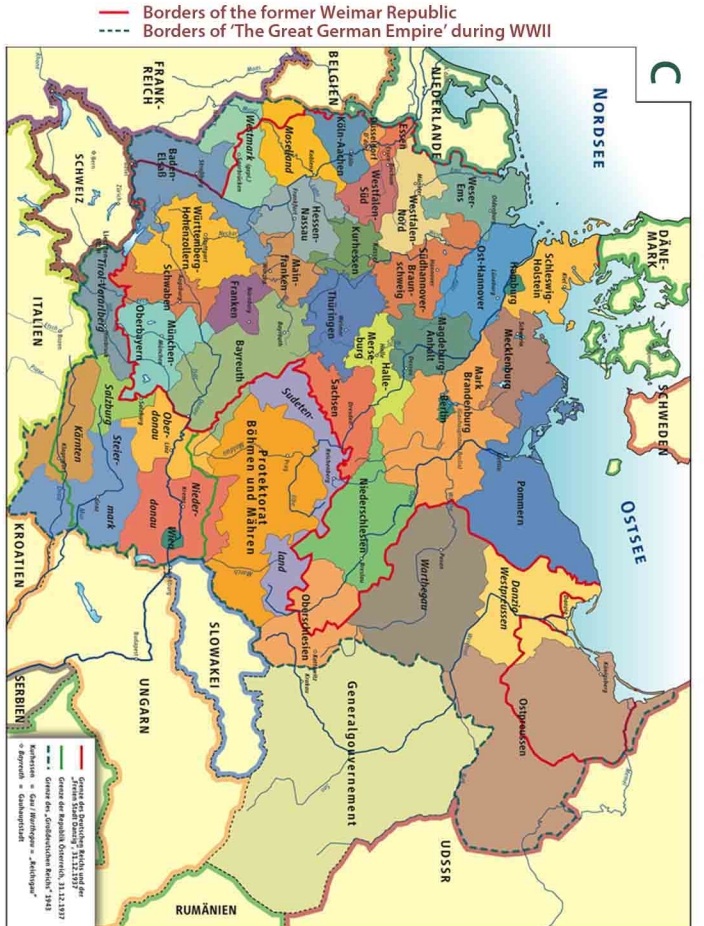

The Political Borders of Germany 1871-1947

The German Empire between the two world wars 'The Weimar Republic'

The German Empire up through WWI

Germany is partitioned and occupied by the allied powers. Berlin is also partitioned and occupied by troops of the allied powers. Eastern territories (2 & 3) are placed under Soviet & Polish administration. Saarland (4) becomes an independent territory.

1-British 2-Soviet 3-Polish 4-Saarland 5-French 6-American

Partition of Germany after the Second World War (1947)

DAS "GROSSEDEUTSCHE REICH"
(Gauge der NSDAV, "Reichsgaue" und besetzte Gebiete) 1943