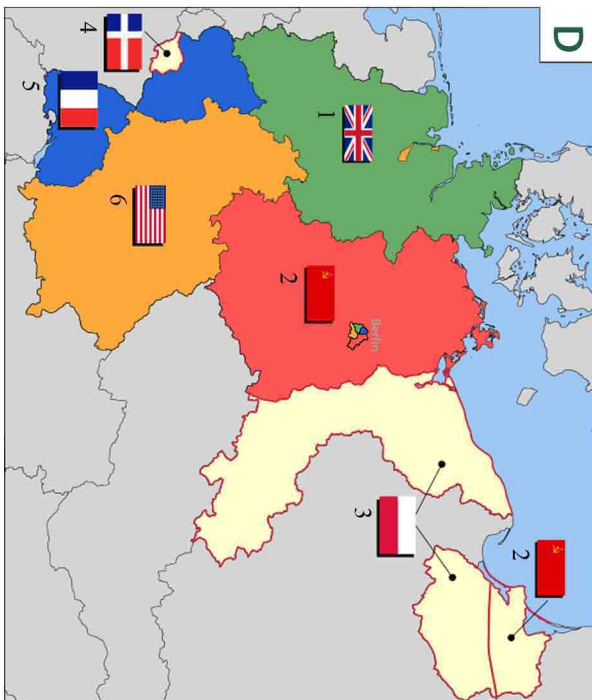

The Political Borders of Germany 1871-1947

The German Empire between the two world wars 'The Weimar Republic'

The German Empire up through WWI

Germany is partitioned and occupied by the allied powers. Berlin is also partitioned and occupied by troops of the allied powers. Eastern territories (2 & 3) are placed under Soviet & Polish administration. Saarland (4) becomes an independent territory.

1-British 2-Soviet 3-Polish 4-Saarland 5-French 6-American

Partition of Germany after the Second World War (1947)

DAS "GROSSEDEUTSCHE REICH"
(Gauge der NSDAV, "Reichsgaue" und besetzte Gebiete) 1943