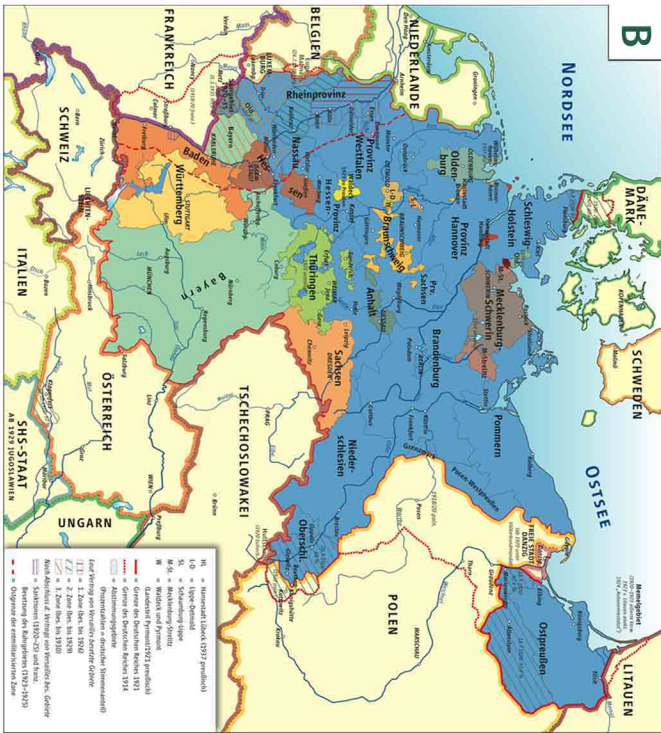

The Political Borders of Germany 1871-1947

The German Empire between the two world wars 'The Weimar Republic'

The German Empire up through WWI

Germany is partitioned and occupied by the allied powers. Berlin is also partitioned and occupied by troops of the allied powers. Eastern territories (2 & 3) are placed under Soviet & Polish administration. Saarland (4) becomes an independent territory.

1-British 2-Soviet 3-Polish 4-Saarland 5-French 6-American

Partition of Germany after the Second World War (1947)

DAS "GROSSEDEUTSCHE REICH"
(Gauge der NSDAV, "Reichsgaue" und besetzte Gebiete) 1943